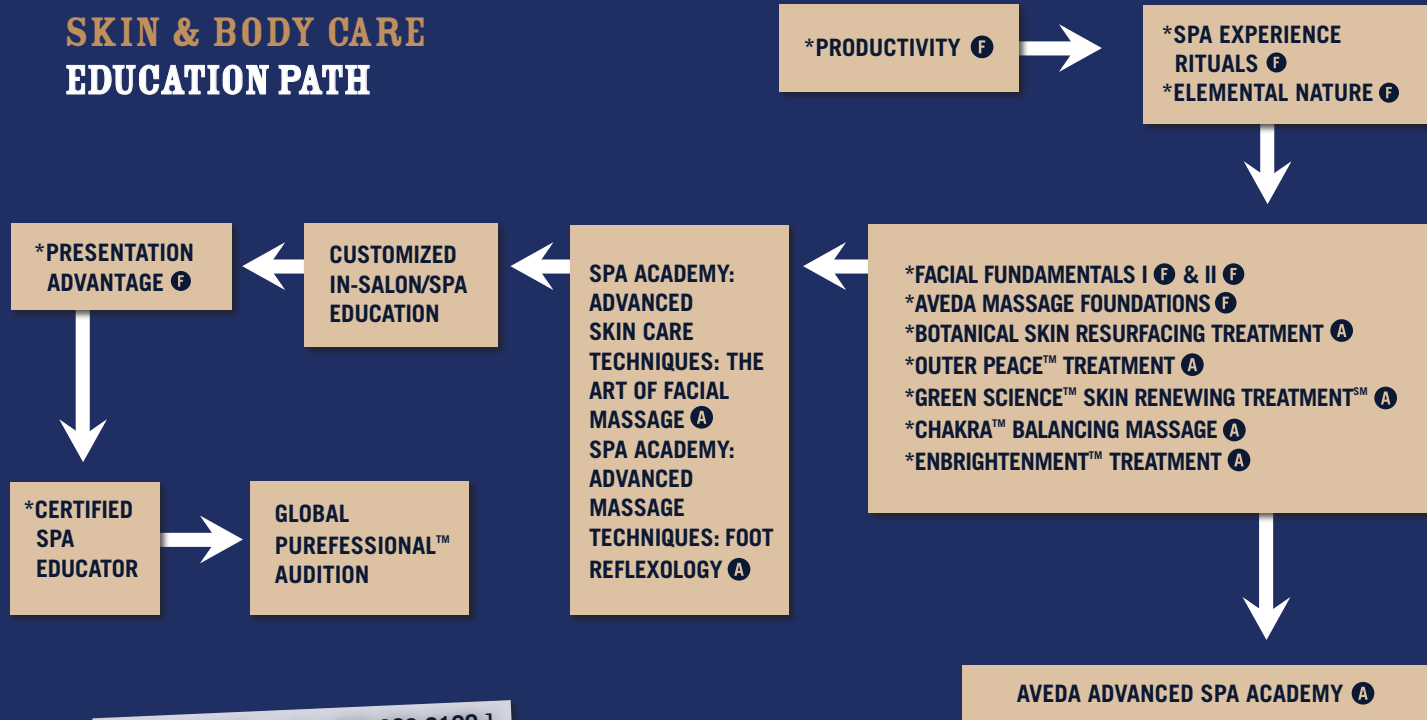

HAIR COLOR EDUCATION PATH

[TO REGISTER: call 1.800.333.0100]

- (F) foundation courses
- (A) advanced courses

AVEDA ADVANCED ACADEMY
VISIT WWW.AVEDA.COM (A)

*Indicates required classes for Hair Color Purefessional™ Path. In addition, you will need to know the Art and Science Color and Texture Curriculum.

SKIN & BODY CARE EDUCATION PATH

[TO REGISTER: call 1.800.333.0100]

F foundation courses A advanced courses

*Indicates required classes for Skin Care Pureprofessional™ Path.

FACE COLOR EDUCATION PATH

[TO REGISTER: call 1.800.333.0100]