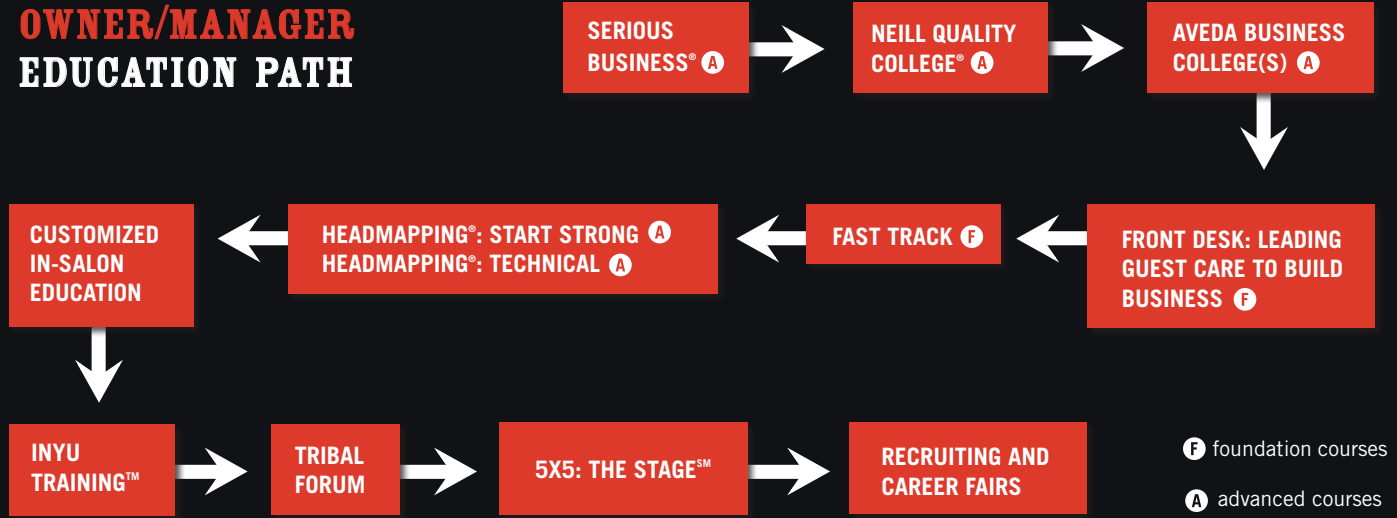

SKIN & BODY CARE EDUCATION PATH

[TO REGISTER: call 1.800.333.0100]

F foundation courses A advanced courses

*Indicates required classes for Skin Care Pureprofessional™ Path.

FACE COLOR EDUCATION PATH

[TO REGISTER: call 1.800.333.0100]

F foundation courses
A advanced courses

*Indicates required classes for Face Color Pureffesional™ Path.

FRONT DESK EDUCATION PATH

[TO REGISTER: call 1.800.333.0100]

OWNER/MANAGER EDUCATION PATH

[TO REGISTER: call 1.800.333.0100]