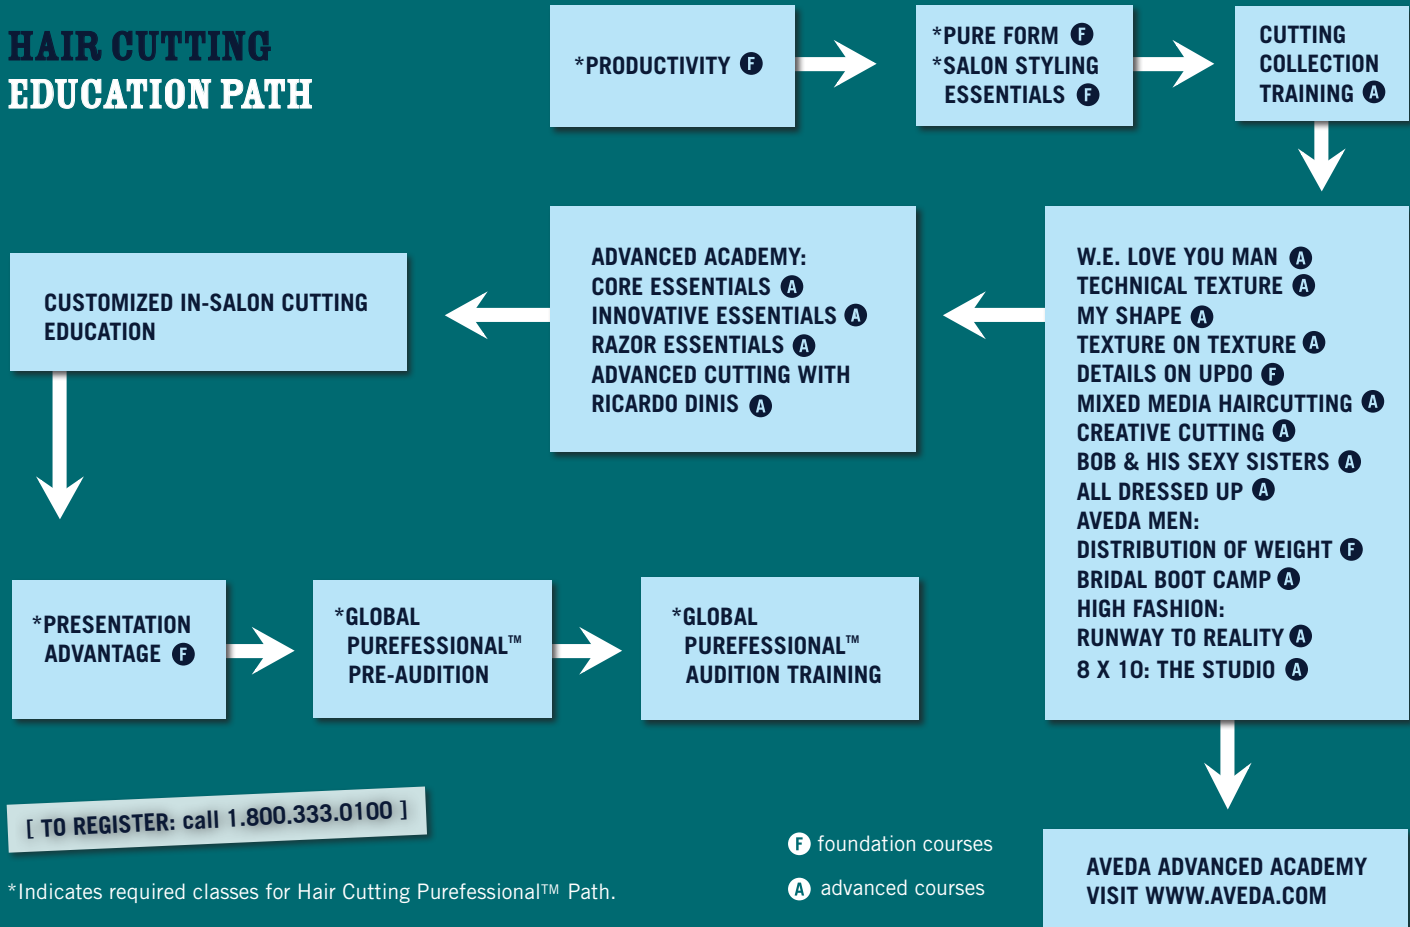

HAIR CUTTING EDUCATION PATH

[TO REGISTER: call 1.800.333.0100]

*Indicates required classes for Hair Cutting Purefessional™ Path.

(F) foundation courses

(A) advanced courses

AVEDA ADVANCED ACADEMY
VISIT WWW.AVEDA.COM

HAIR COLOR EDUCATION PATH

[TO REGISTER: call 1.800.333.0100]

- (F) foundation courses
- (A) advanced courses

AVEDA ADVANCED ACADEMY
VISIT WWW.AVEDA.COM (A)

*Indicates required classes for Hair Color Purefessional™ Path. In addition, you will need to know the Art and Science Color and Texture Curriculum.

SKIN & BODY CARE EDUCATION PATH

[TO REGISTER: call 1.800.333.0100]

F foundation courses A advanced courses

*Indicates required classes for Skin Care Pureprofessional™ Path.

FACE COLOR EDUCATION PATH

[TO REGISTER: call 1.800.333.0100]