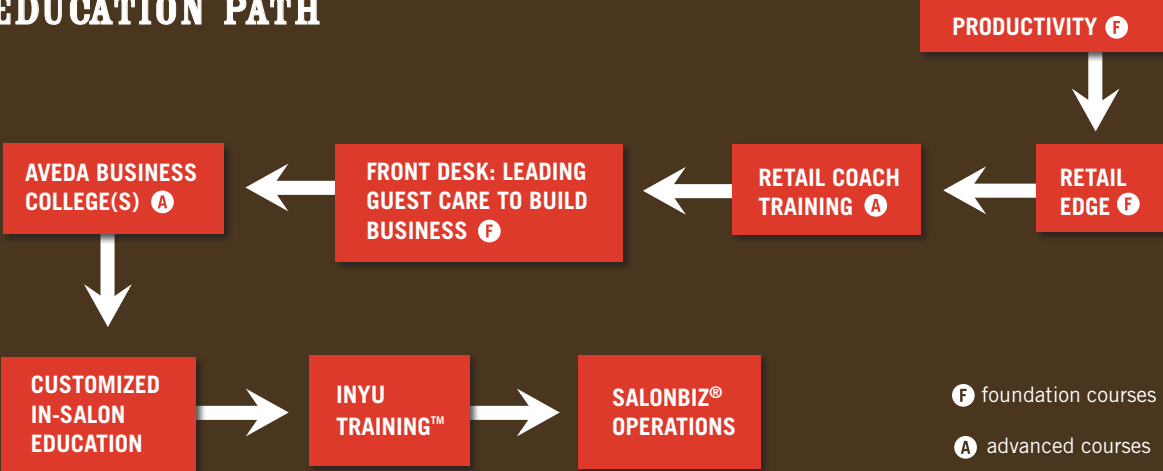

HAIR COLOR EDUCATION PATH

[TO REGISTER: call 1.800.333.0100]

- (F) foundation courses
- (A) advanced courses

AVEDA ADVANCED ACADEMY
VISIT WWW.AVEDA.COM (A)

*Indicates required classes for Hair Color Purefessional™ Path. In addition, you will need to know the Art and Science Color and Texture Curriculum.

SKIN & BODY CARE EDUCATION PATH

[TO REGISTER: call 1.800.333.0100]

F foundation courses A advanced courses

*Indicates required classes for Skin Care Pureprofessional™ Path.

FACE COLOR EDUCATION PATH

[TO REGISTER: call 1.800.333.0100]

F foundation courses
A advanced courses

*Indicates required classes for Face Color Pureffesional™ Path.

FRONT DESK EDUCATION PATH

[TO REGISTER: call 1.800.333.0100]

OWNER/MANAGER EDUCATION PATH

[TO REGISTER: call 1.800.333.0100]