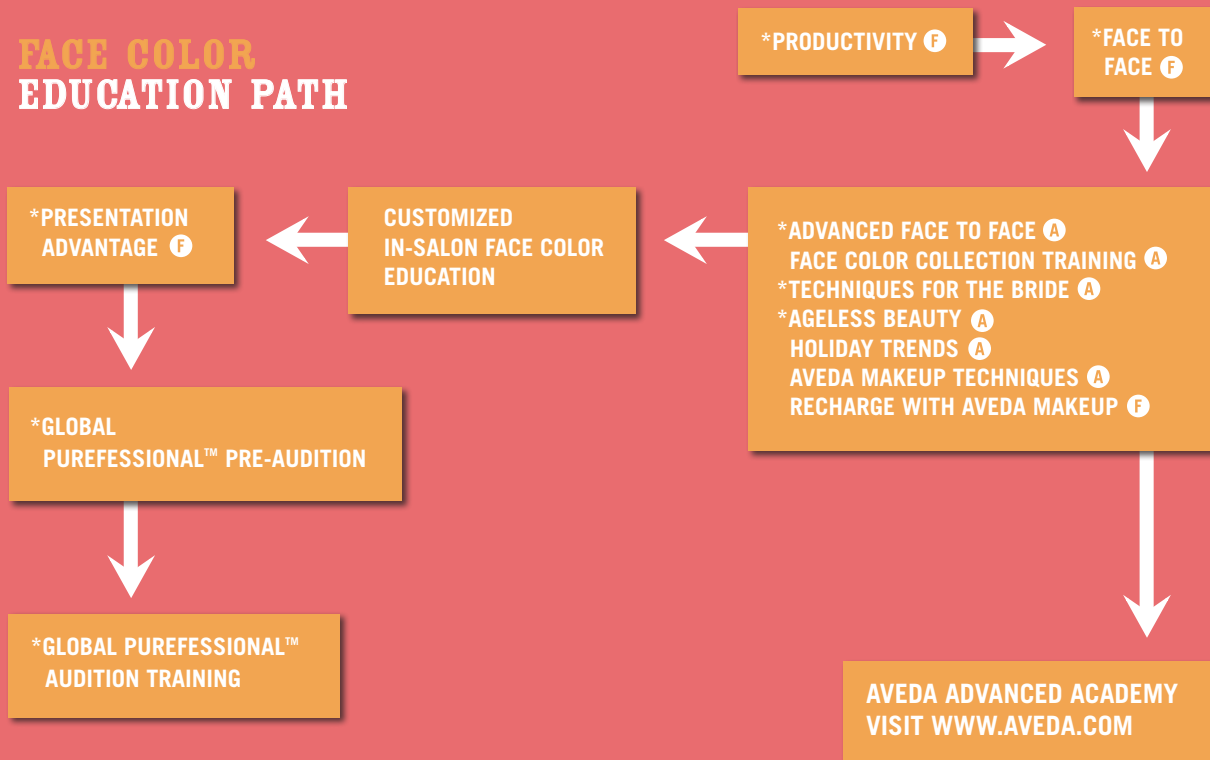

SKIN & BODY CARE EDUCATION PATH

[TO REGISTER: call 1.800.333.0100]

F foundation courses A advanced courses

*Indicates required classes for Skin Care Pureprofessional™ Path.

FACE COLOR EDUCATION PATH

[TO REGISTER: call 1.800.333.0100]

F foundation courses
A advanced courses

*Indicates required classes for Face Color Pureffesional™ Path.

FRONT DESK EDUCATION PATH

[TO REGISTER: call 1.800.333.0100]

OWNER/MANAGER EDUCATION PATH

[TO REGISTER: call 1.800.333.0100]