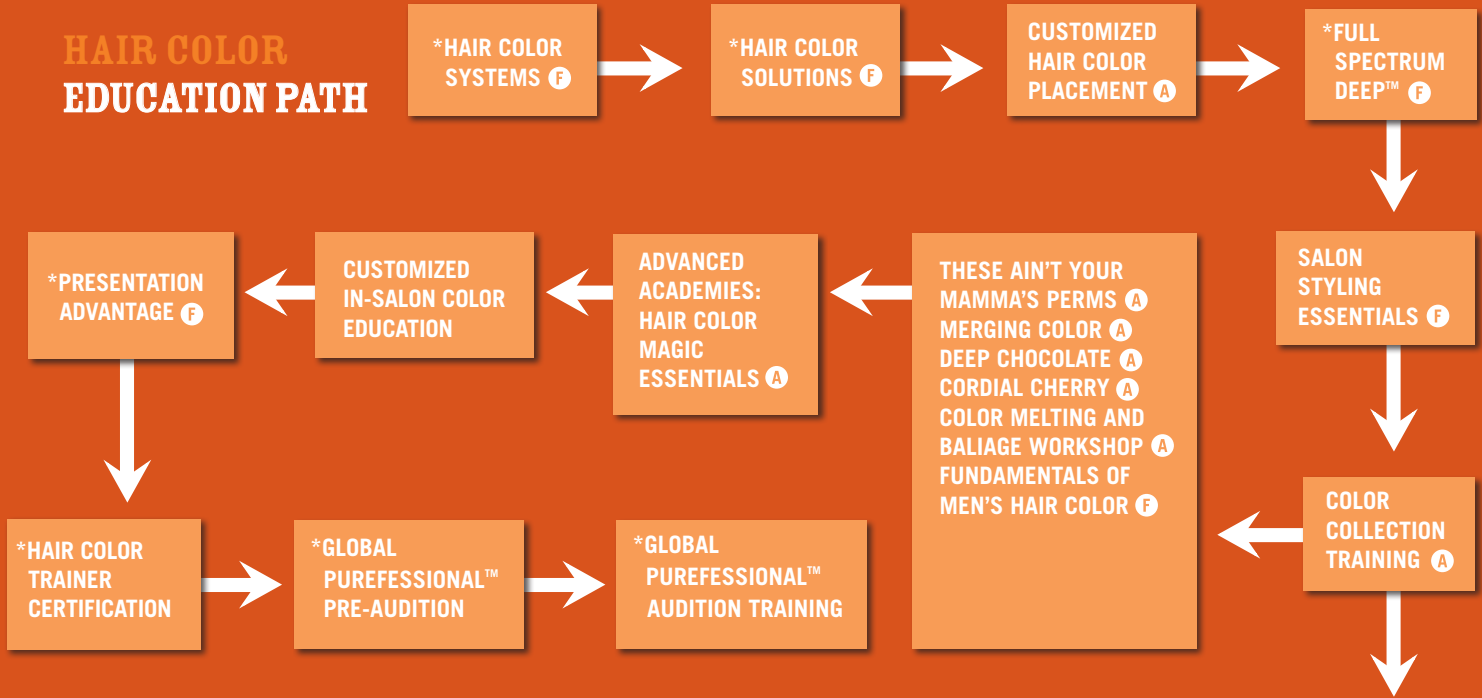

HAIR CUTTING EDUCATION PATH

[TO REGISTER: call 1.800.333.0100]

*Indicates required classes for Hair Cutting Purefessional™ Path.

(F) foundation courses

(A) advanced courses

AVEDA ADVANCED ACADEMY
VISIT WWW.AVEDA.COM

HAIR COLOR EDUCATION PATH

[TO REGISTER: call 1.800.333.0100]

- (F) foundation courses
- (A) advanced courses

AVEDA ADVANCED ACADEMY
VISIT WWW.AVEDA.COM (A)

*Indicates required classes for Hair Color Purefessional™ Path. In addition, you will need to know the Art and Science Color and Texture Curriculum.

SKIN & BODY CARE EDUCATION PATH

[TO REGISTER: call 1.800.333.0100]

F foundation courses A advanced courses

*Indicates required classes for Skin Care Pureprofessional™ Path.

FACE COLOR EDUCATION PATH

[TO REGISTER: call 1.800.333.0100]

F foundation courses
A advanced courses

*Indicates required classes for Face Color Pureffesional™ Path.

FRONT DESK EDUCATION PATH

[TO REGISTER: call 1.800.333.0100]

OWNER/MANAGER EDUCATION PATH

[TO REGISTER: call 1.800.333.0100]